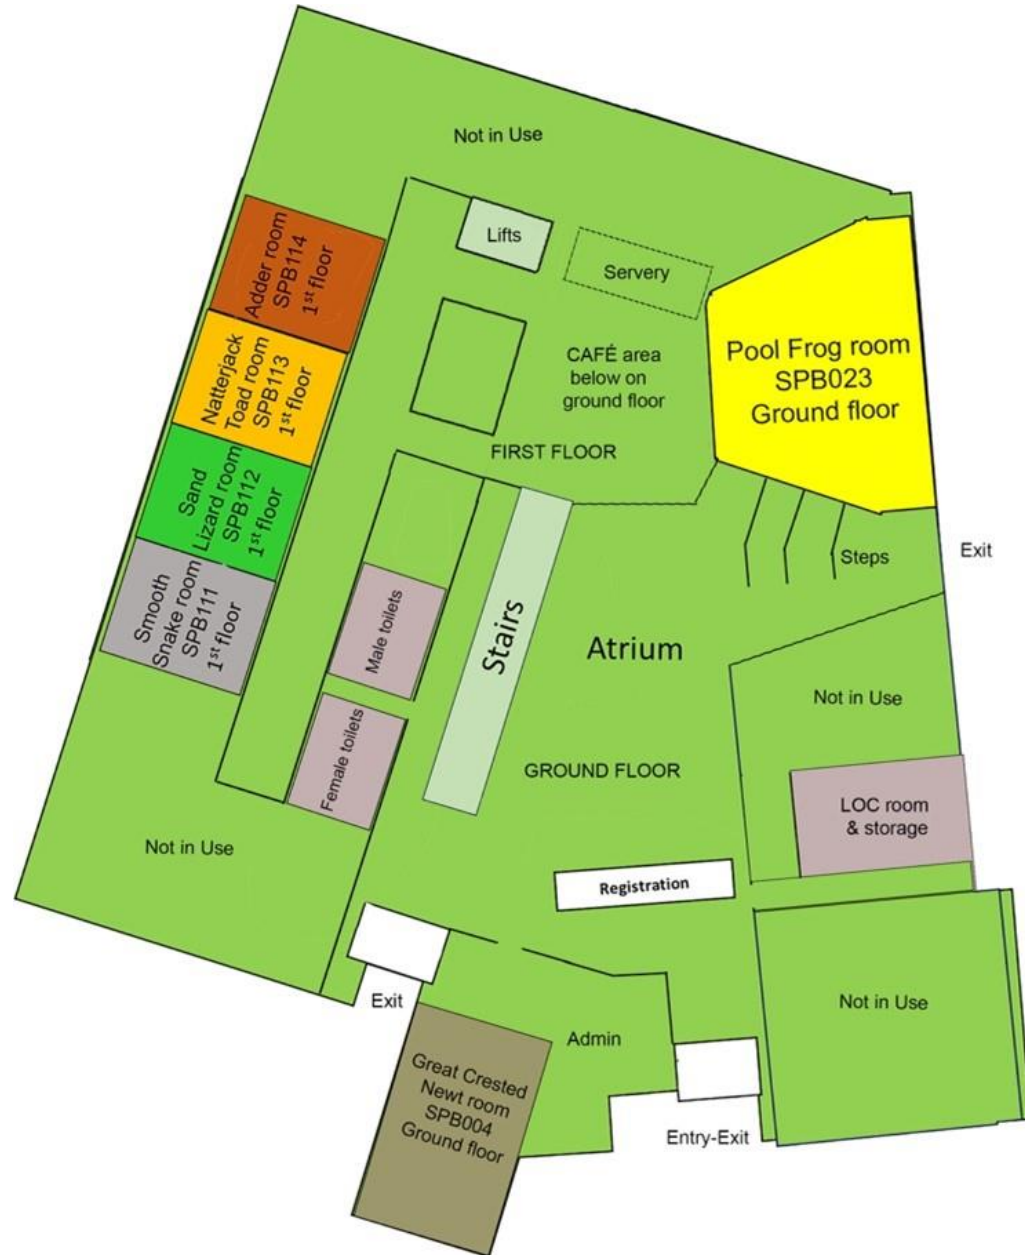

# Springfield Campus Building B room plan

**Atrium** – Ground floor

**Pool Frog room** – SPB023 ground floor

**Great Crested Newt room** – SPB004 ground floor

**Smooth Snake room** – SPB111 first floor

**Sand Lizard room** – SPB112 first floor

**Natterjack Toad room** – SPB113 first floor

**Adder room** – SPB114 first floor